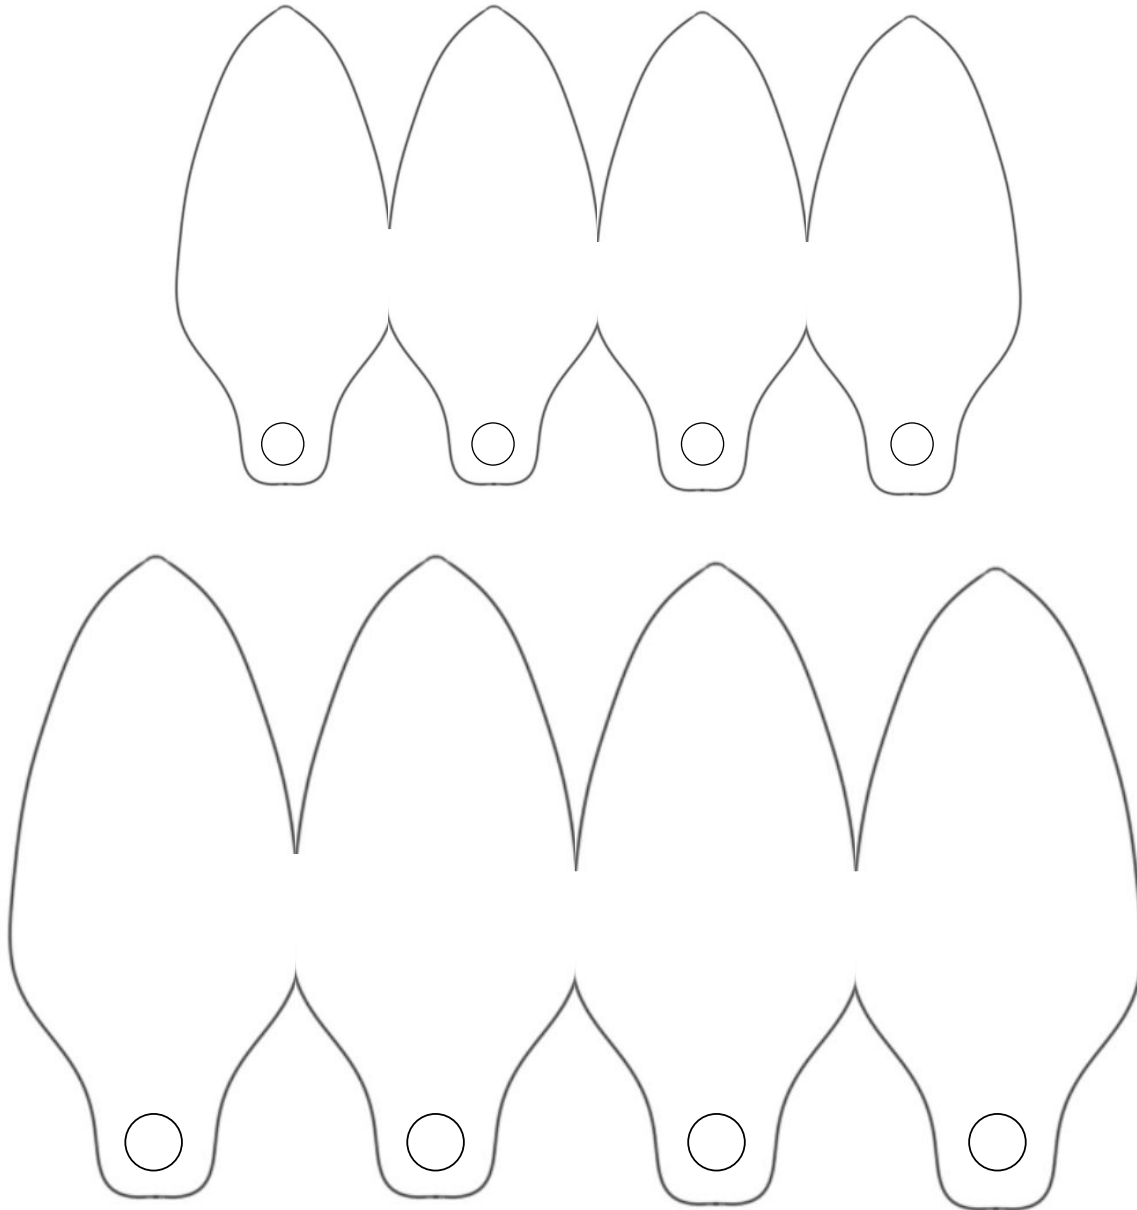

Paper Tulip Template

••• Easy *crafty* Pattern •••

Use a hole puncher on each circle
Print the PDF on A4 size paper or 8.5" x 11".
Set the printer to Fit, Auto, Scale: 97%

© <https://easycraftypattern.com>